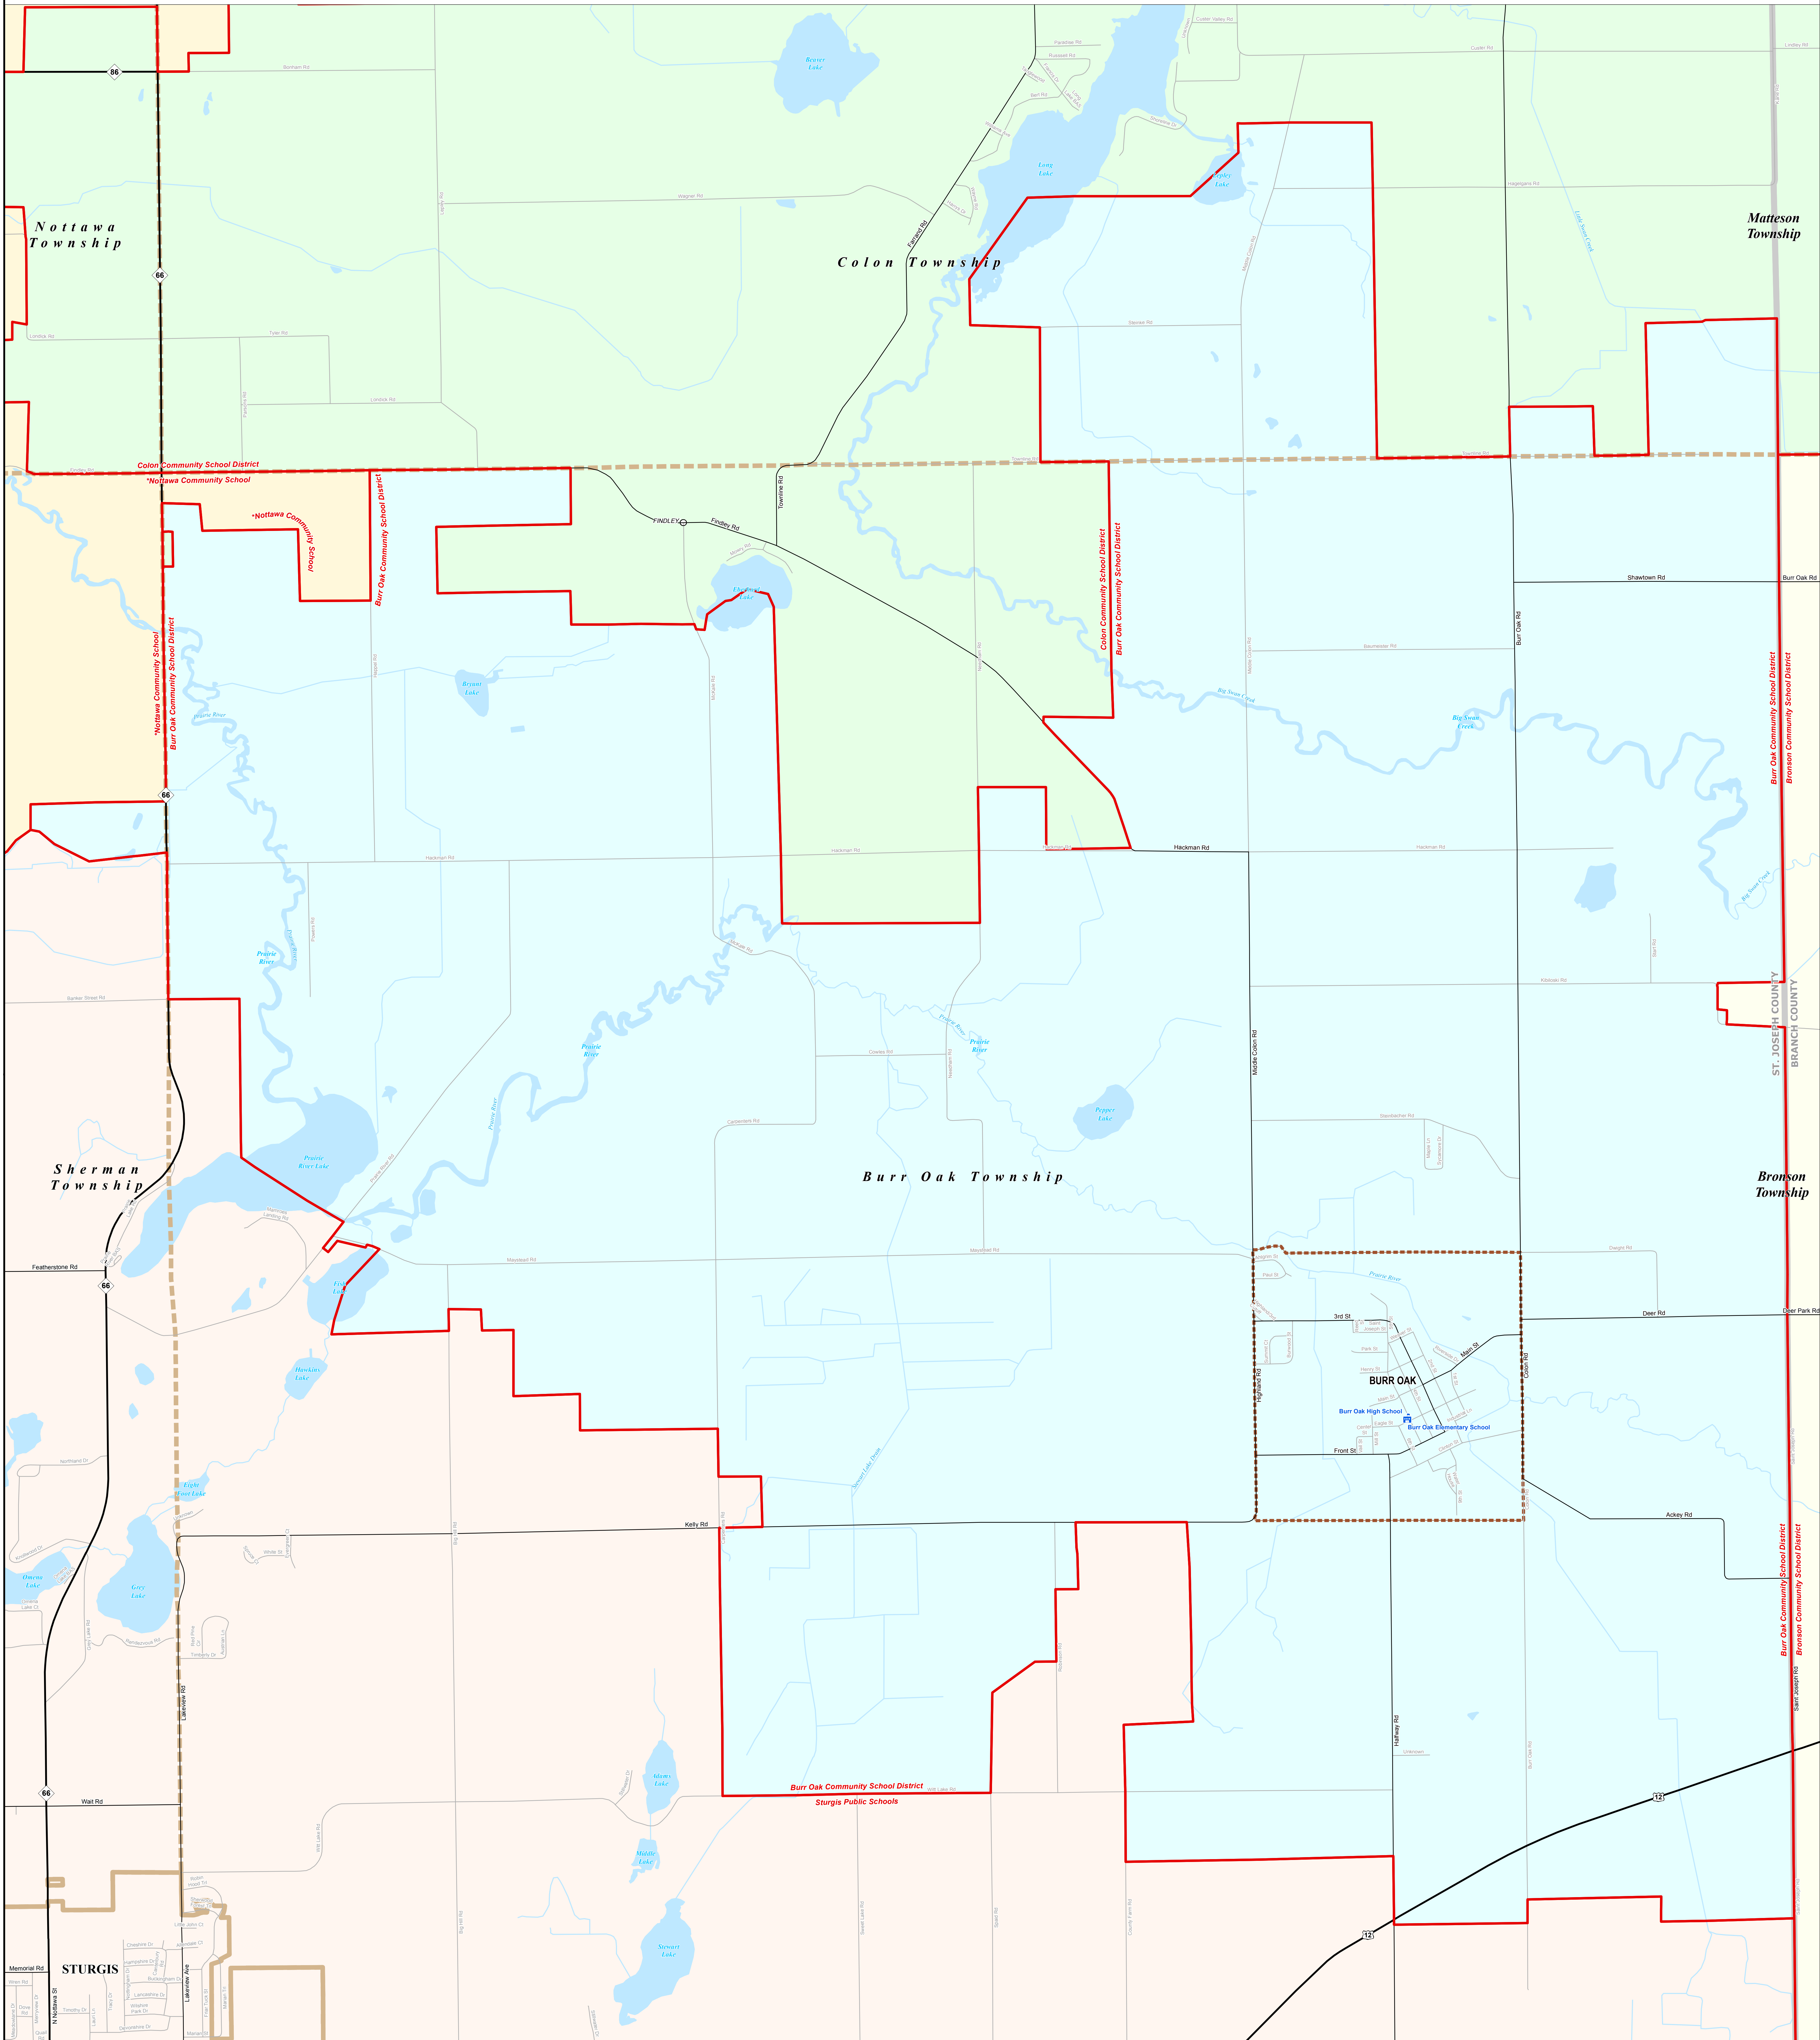

BURR OAK COMMUNITY SCHOOL DISTRICT

St. Joseph County ISD

0 0.25 0.5 1 Miles

*Note: Non K-12 School Districts identified with Asterisk (*) in Name

11/14/13

Legend

School District	Unincorporated Place	Railroad
County	School	Water Feature
City	Freeway	River, Stream, or Drain
Township	Highway	
Village	Primary Road	
Census Designated Place	Local Road	

Source: Michigan Geographic Framework, v13a